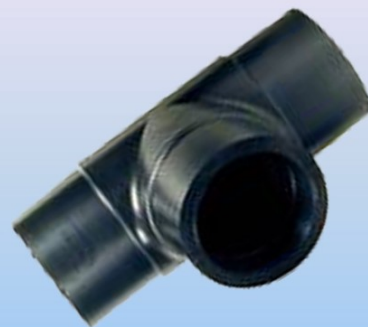

BUTT FUSION TEES

Size	Part Number
1" BUTT FUSION TEE	BFPT5
1 1/4" BUTT FUSION TEE	BFPT6
1 1/2" BUTT FUSION TEE	BFPT7
2" BUTT FUSION TEE	BFPT8
3" BUTT FUSION TEE	BFPT10
4" BUTT FUSION TEE	BFPT11
6" BUTT FUSION TEE	BFPT12
8" BUTT FUSION TEE	BFPT14
10" BUTT FUSION TEE	BFPT16
12" BUTT FUSION TEE	BFPT18

NOTE: FITTINGS LISTED ABOVE ARE SDR11

Call for availability of other sizes.